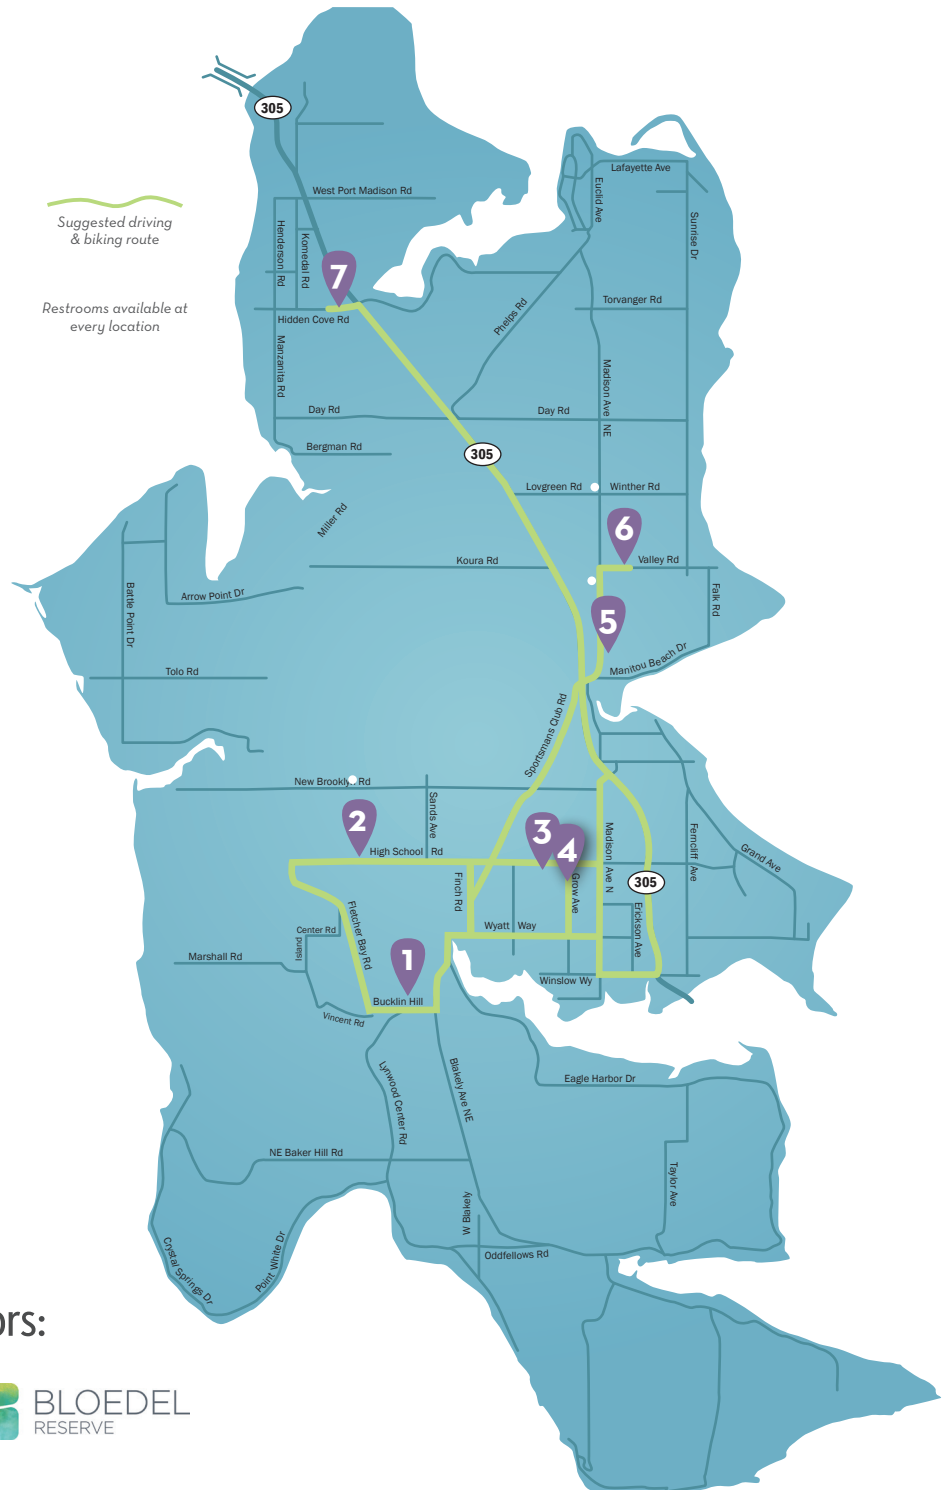

Bainbridge Island STUDIO TOUR

Join Us

DECEMBER 1-3, 2017

Friday, Saturday, and Sunday from 10am to 5pm

- 1 AMERICAN LEGION HALL**
7880 NE Bucklin Hill Road
- 2 FILIPINO-AMERICAN HALL**
7566 NE High School Road
- 3 MASONIC LODGE**
1299 Grow Avenue NW
- 4 SYLVIA CARLTON'S STUDIO**
1245 Grow Avenue NW
- 5 GRANGE HALL**
10340 Madison Avenue NE
- 6 SIEBERT POTTERY STUDIO**
9766 NE Valley Road
- 7 HIDDEN COVE POTTERY & TILE**
7176 NE Hidden Cove Road